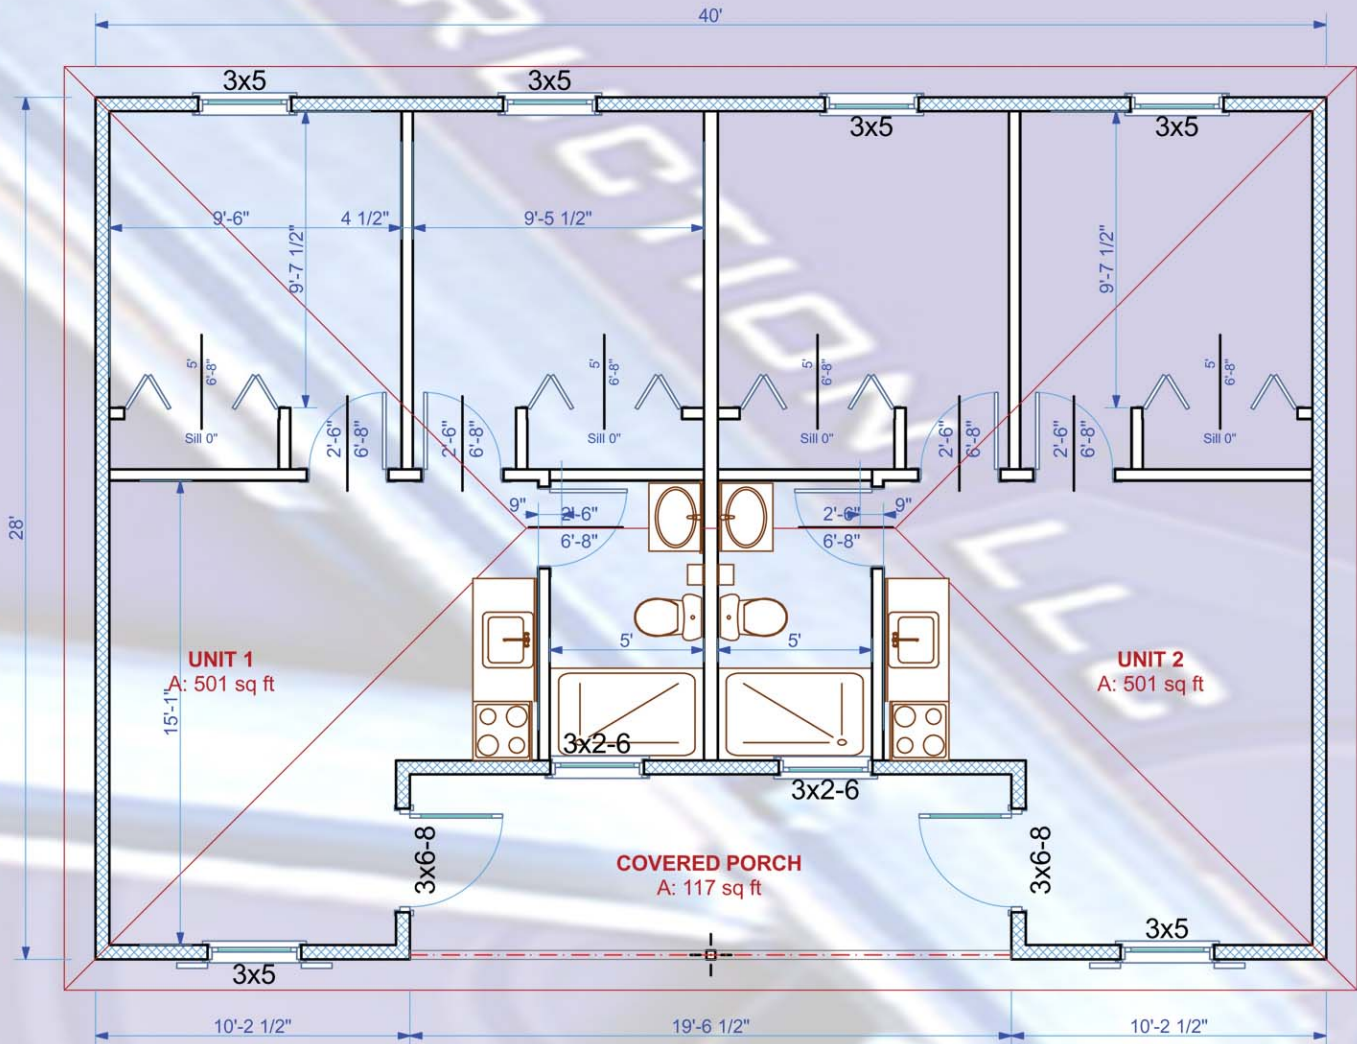

FLOORPLAN MODEL 500 C

DUPLEX 500 sq.ft. EACH
2 BEDROOM 1 BATH
GREAT ROOM
COVERED ENTRY PORCH

MODEL 500 C

ALL PLANS, SPECIFICATIONS, FEATURES, MATERIALS AND APPLIANCES ARE SUBJECT TO AVAILABILITY AND THE CHANGE OR SUBSTITUTION AS DEEMED NECESSARY OR ADVISABLE BY SELLER, PRODUCT MANUFACTURER OR AS REQUIRED BY LAW, OR AS MAY BE NECESSARY BY A CHANGE IN SELLERS SUBCONTRACTORS. SOME FEATURES SHOWN IN THE MODEL MAY NOT BE INCLUDED IN THE PURCHASE PRICE OF THE HOMES OR AS QUOTED ON THE PRICE SHEET. PLEASE CONSULT YOUR SALES REPRESENTATIVE AND REFER TO THE PURCHASE CONTRACT IN ORDER TO DETERMINE WHICH PLANS, SPECIFICATIONS, FEATURES, MATERIALS AND APPLIANCES ARE INCLUDED IN YOUR HOME.