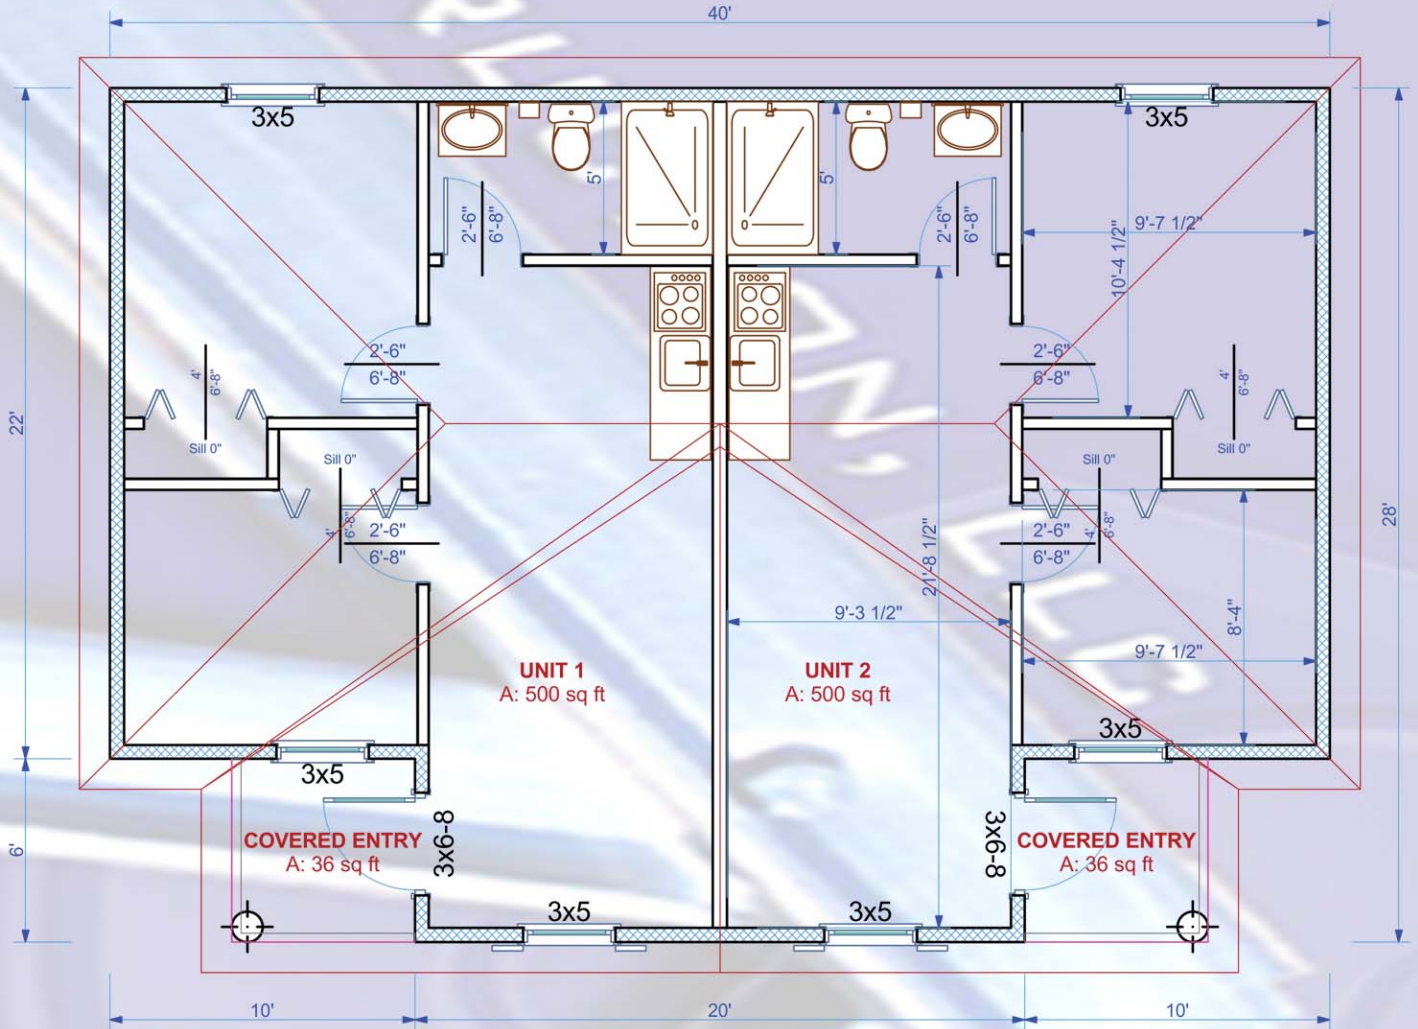

FLOORPLAN MODEL 500 B

DUPLEX 500 sq.ft. EACH
2 BEDROOM 1 BATH
GREAT ROOM
COVERED ENTRY PORCH

MODEL 500 B

ALL PLANS, SPECIFICATIONS, FEATURES, MATERIALS AND APPLIANCES ARE SUBJECT TO AVAILABILITY AND THE CHANGE OR SUBSTITUTION AS DEEMED NECESSARY OR ADVISABLE BY SELLER, PRODUCT MANUFACTURER OR AS REQUIRED BY LAW, OR AS MAY BE NECESSARY BY A CHANGE IN SELLERS SUBCONTRACTORS. SOME FEATURES SHOWN IN THE MODEL MAY NOT BE INCLUDED IN THE PURCHASE PRICE OF THE HOMES OR AS QUOTED ON THE PRICE SHEET. PLEASE CONSULT YOUR SALES REPRESENTATIVE AND REFER TO THE PURCHASE CONTRACT IN ORDER TO DETERMINE WHICH PLANS, SPECIFICATIONS, FEATURES, MATERIALS AND APPLIANCES ARE INCLUDED IN YOUR HOME.