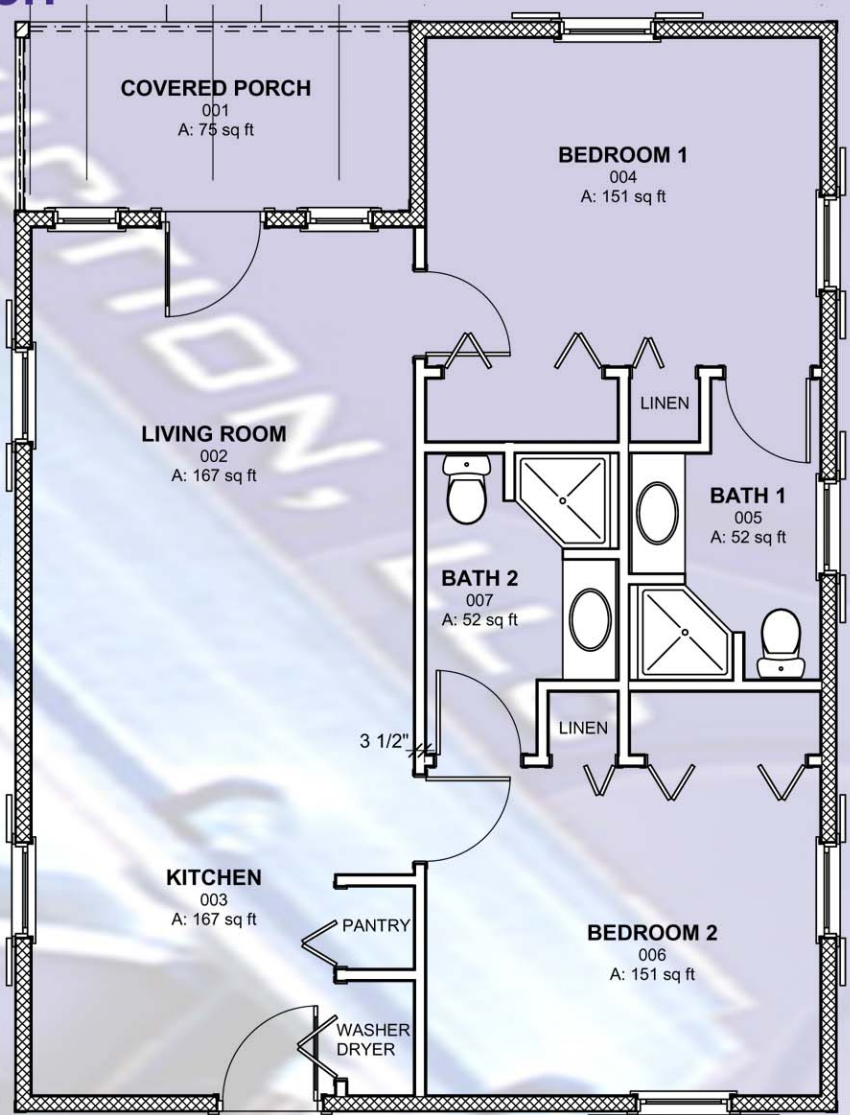

FLOORPLAN STUDENT 800

SINGLE UNIT 800 sq.ft.

2 BEDROOM 2 BATH

GREAT ROOM

COVERED ENTRY PORCH

ALL PLANS, SPECIFICATIONS, FEATURES, MATERIALS AND APPLIANCES ARE SUBJECT TO AVAILABILITY AND THE CHANGE OR SUBSTITUTION AS DEEMED NECESSARY OR ADVISABLE BY SELLER, PRODUCT MANUFACTURER OR AS REQUIRED BY LAW, OR AS MAY BE NECESSARY BY A CHANGE IN SELLER'S SUBCONTRACTORS. SOME FEATURES SHOWN IN THE MODEL MAY NOT BE INCLUDED IN THE PURCHASE PRICE OF THE HOMES OR AS QUOTED ON THE PRICE SHEET. PLEASE CONSULT YOUR SALES REPRESENTATIVE AND REFER TO THE PURCHASE CONTRACT IN ORDER TO DETERMINE WHICH PLANS, SPECIFICATIONS, FEATURES, MATERIALS AND APPLIANCES ARE INCLUDED IN YOUR HOME.