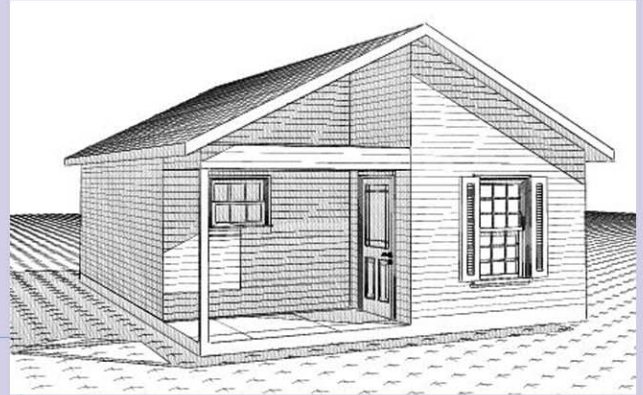

# FLOORPLAN MODEL SINGLE 500 D

SINGLE UNIT 500 sq.ft.

2 BEDROOM 1 BATH

GREAT ROOM

COVERED ENTRY PORCH

**MODEL SINGLE 500 D**

ALL PLANS, SPECIFICATIONS, FEATURES, MATERIALS AND APPLIANCES ARE SUBJECT TO AVIALBILTY AND THE CHANGE OR SUBSTITUTION AS DEEMED NECESSARY OR ADVISABLE BY SELLER, PRODUCT MANUFACTURER OR AS REQUIRED BY LAW, OR AS MAY BE NECESSARY BY A CHANGE IN SELLERS SUBCONTRACTORS. SOME FEATURES SHOWN IN THE MODEL MAY NOT BE INCLUDED IN THE PURCHASE PRICE OF THE HOMES OR AS QUOTED ON THE PRICE SHEET. PLEASE CONSULT YOU SALES REPRESENTATIVE AND REFER TO THE PURCHASE CONTRACT IN ORDER TO DETERMINE WHICH PLANS, SPECIFICATIONS , FEATURES, MATERIALS AND APPLIANCES ARE INCLUDED IN YOUR HOME.