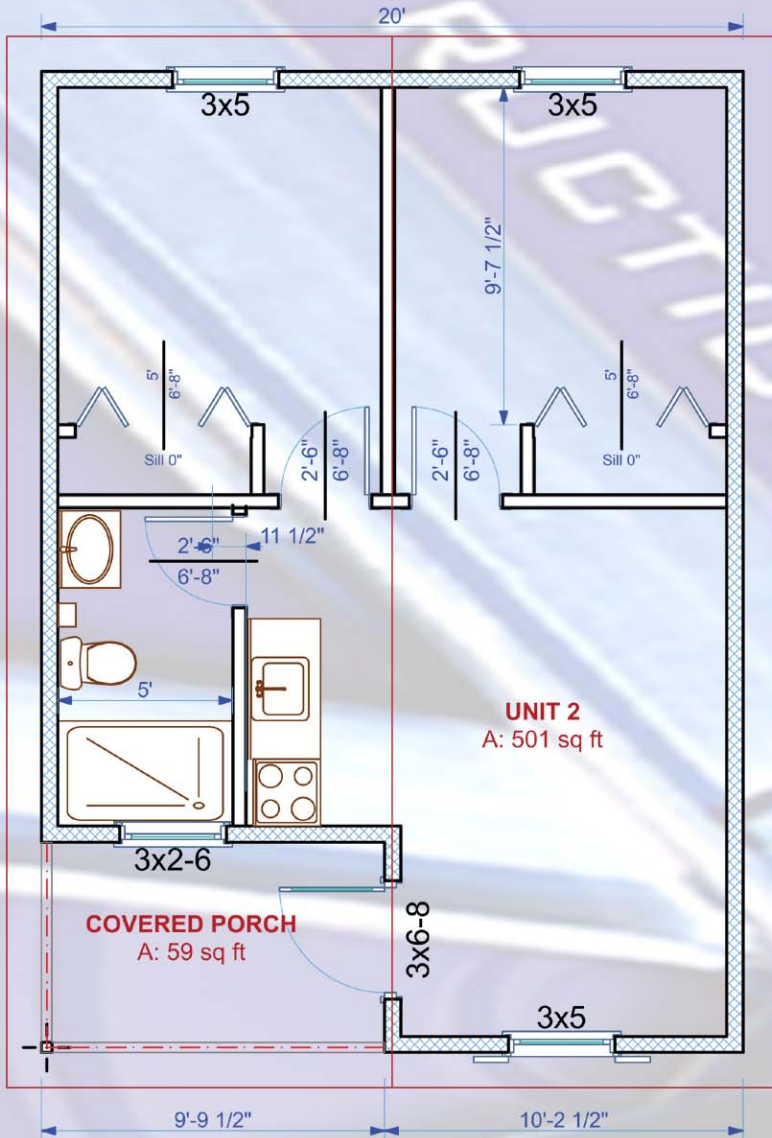

# FLOORPLAN MODEL SINGLE 500 D

SINGLE UNIT 500 sq.ft.

2 BEDROOM 1 BATH

GREAT ROOM

COVERED ENTRY PORCH

**MODEL SINGLE 500 D**

ALL PLANS, SPECIFICATIONS, FEATURES, MATERIALS AND APPLIANCES ARE SUBJECT TO AVIALBILTY AND THE CHANGE OR SUBSTITUTION AS DEEMED NECESSARY OR ADVISABLE BY SELLER, PRODUCT MANUFACTURER OR AS REQUIRED BY LAW, OR AS MAY BE NECESSARY BY A CHANGE IN SELLERS SUBCONTRACTORS. SOME FEATURES SHOWN IN THE MODEL MAY NOT BE INCLUDED IN THE PURCHASE PRICE OF THE HOMES OR AS QUOTED ON THE PRICE SHEET. PLEASE CONSULT YOU SALES REPRESENTATIVE AND REFER TO THE PURCHASE CONTRACT IN ORDER TO DETERMINE WHICH PLANS, SPECIFICATIONS , FEATURES, MATERIALS AND APPLIANCES ARE INCLUDED IN YOUR HOME.