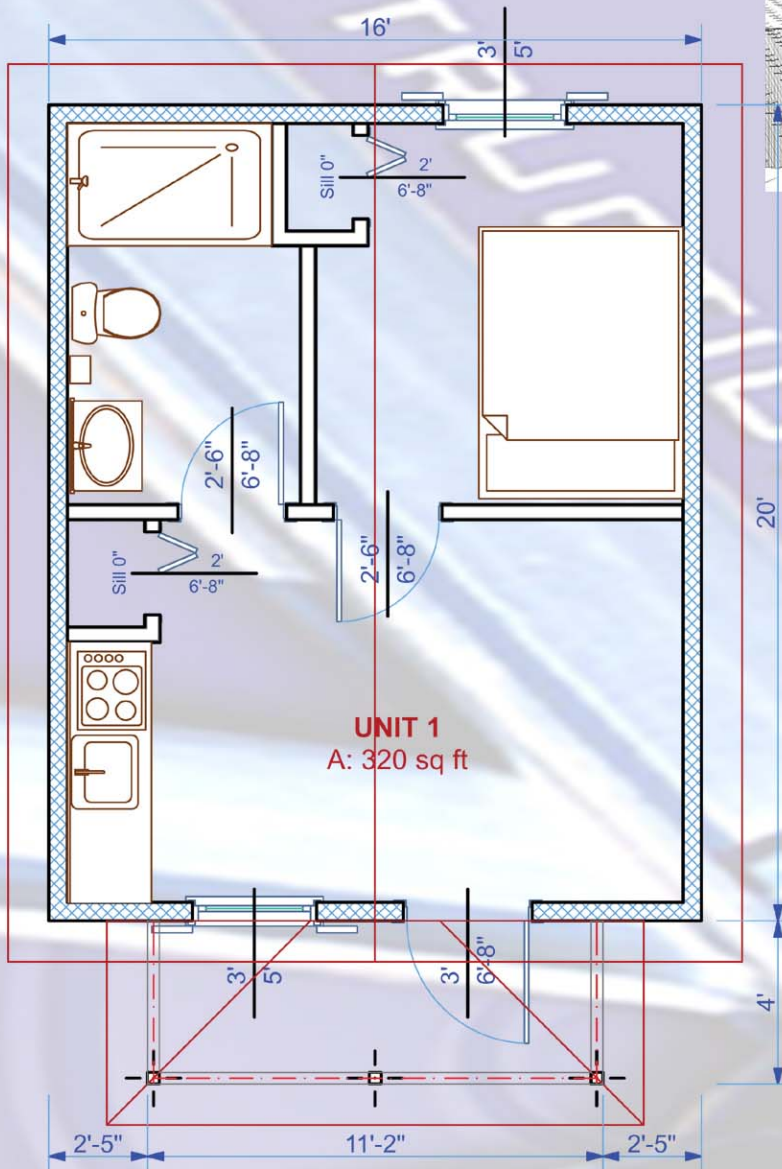

FLOORPLAN MODEL SINGLE 300

SINGLE UNIT 320 sq.ft.

1 BEDROOM 1 BATH

GREAT ROOM

COVERED ENTRY PORCH

MODEL SINGLE 300

ALL PLANS, SPECIFICATIONS, FEATURES, MATERIALS AND APPLIANCES ARE SUBJECT TO AVIALBILTY AND THE CHANGE OR SUBSTITUTION AS DEEMED NECESSARY OR ADVISABLE BY SELLER, PRODUCT MANUFACTURER OR AS REQUIRED BY LAW, OR AS MAY BE NECESSARY BY A CHANGE IN SELLERS SUBCONTRACTORS. SOME FEATURES SHOWN IN THE MODEL MAY NOT BE INCLUDED IN THE PURCHASE PRICE OF THE HOMES OR AS QUOTED ON THE PRICE SHEET. PLEASE CONSULT YOU SALES REPRESENTATIVE AND REFER TO THE PURCHASE CONTRACT IN ORDER TO DETERMINE WHICH PLANS, SPECIFICATIONS , FEATURES, MATERIALS AND APPLIANCES ARE INCLUDED IN YOUR HOME.