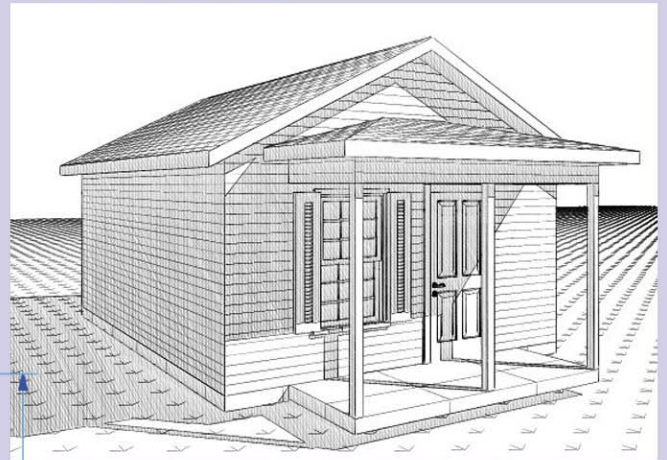

FLOORPLAN MODEL SINGLE 300

SINGLE UNIT 320 sq.ft.

1 BEDROOM 1 BATH

GREAT ROOM

COVERED ENTRY PORCH

MODEL SINGLE 300

ALL PLANS, SPECIFICATIONS, FEATURES, MATERIALS AND APPLIANCES ARE SUBJECT TO AVIALBILTY AND THE CHANGE OR SUBSTITUTION AS DEEMED NECESSARY OR ADVISABLE BY SELLER, PRODUCT MANUFACTURER OR AS REQUIRED BY LAW, OR AS MAY BE NECESSARY BY A CHANGE IN SELLERS SUBCONTRACTORS. SOME FEATURES SHOWN IN THE MODEL MAY NOT BE INCLUDED IN THE PURCHASE PRICE OF THE HOMES OR AS QUOTED ON THE PRICE SHEET. PLEASE CONSULT YOU SALES REPRESENTATIVE AND REFER TO THE PURCHASE CONTRACT IN ORDER TO DETERMINE WHICH PLANS, SPECIFICATIONS , FEATURES, MATERIALS AND APPLIANCES ARE INCLUDED IN YOUR HOME.